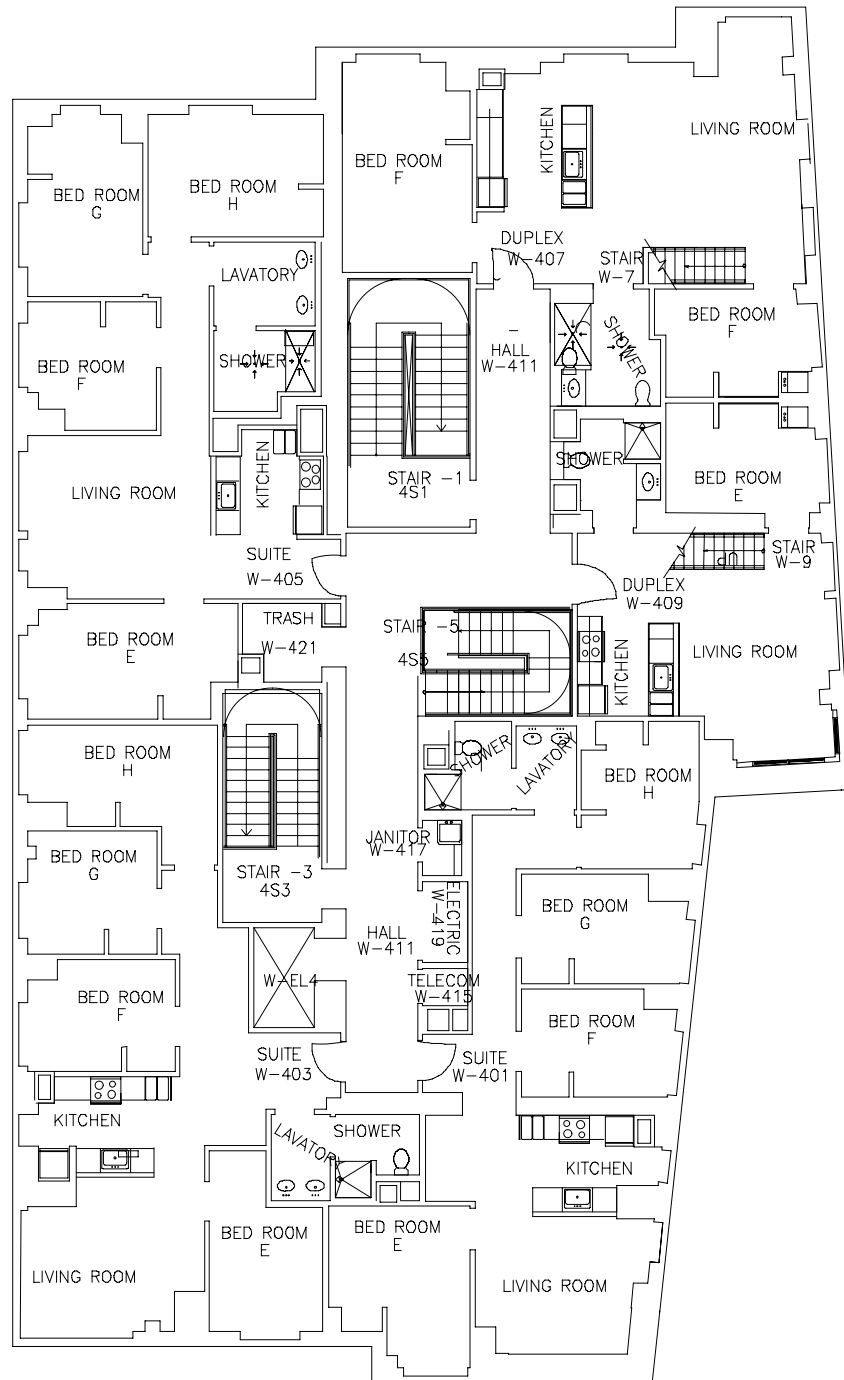

M196 SOPHIA GORDON HALL
 WEST DORM FIRST FLOOR
 TUFTS UNIVERSITY
 GROSS AREA = 5424 SQ.FT.

M196 SOPHIA GORDON HALL
 WEST DORM SECOND FLOOR
 TUFTS UNIVERSITY
 GROSS AREA = 6825 SQ.FT.

M196 SOPHIA GORDON HALL
 WEST DORM THIRD FLOOR
 TUFTS UNIVERSITY
 GROSS AREA = 6826 SQ.FT.

M196 SOPHIA GORDON HALL
WEST DORM FOURTH FLOOR
TUFTS UNIVERSITY
GROSS AREA = 6825 SQ.FT.

M196 SOPHIA GORDON HALL
WEST DORM FIFTH FLOOR
TUFTS UNIVERSITY
GROSS AREA = 1590 SQ.FT.