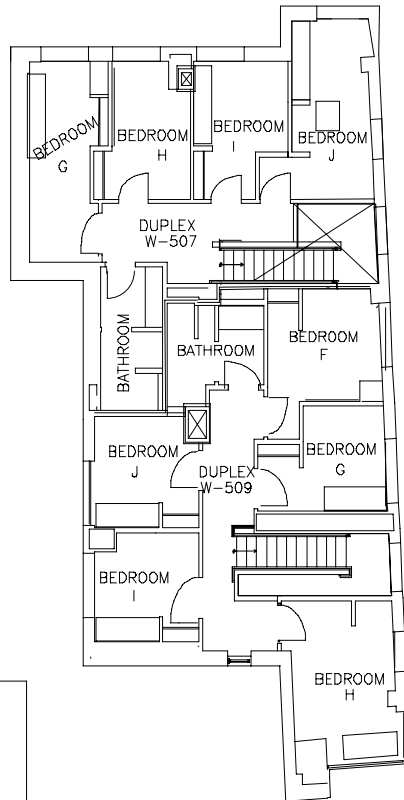

M196 SOPHIA GORDON HALL
 WEST DORM FIRST FLOOR
 TUFTS UNIVERSITY
 GROSS AREA = 5424 SQ.FT.

M196 SOPHIA GORDON HALL
 WEST DORM SECOND FLOOR
 TUFTS UNIVERSITY
 GROSS AREA = 6825 SQ.FT.

M196 SOPHIA GORDON HALL
 WEST DORM THIRD FLOOR
 TUFTS UNIVERSITY
 GROSS AREA = 6826 SQ.FT.

M196 SOPHIA GORDON HALL
WEST DORM FOURTH FLOOR
TUFTS UNIVERSITY
GROSS AREA = 6825 SQ.FT.

M196 SOPHIA GORDON HALL
WEST DORM FIFTH FLOOR
TUFTS UNIVERSITY
GROSS AREA = 1590 SQ.FT.