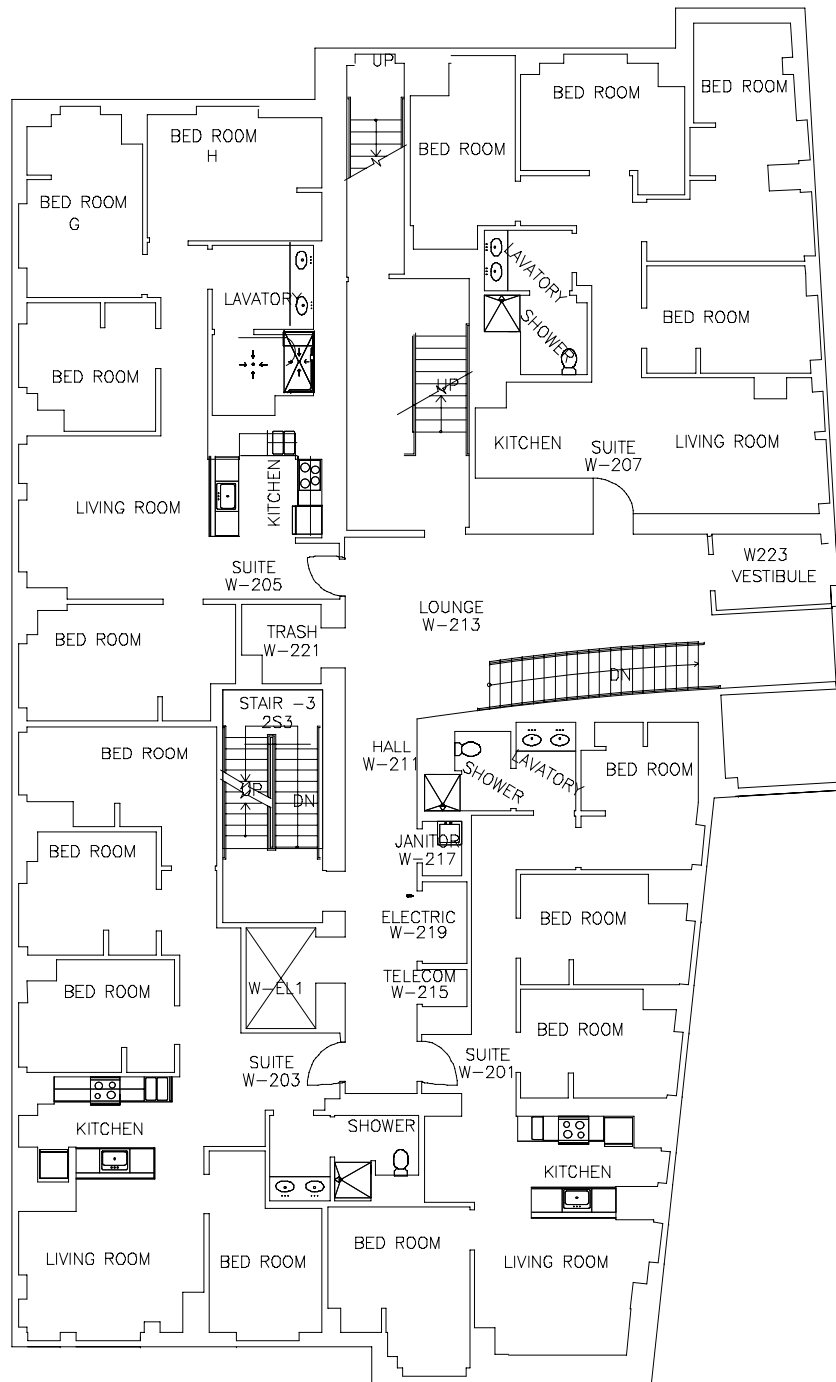

M196 SOPHIA GORDON HALL
 WEST DORM FIRST FLOOR
 TUFTS UNIVERSITY
 GROSS AREA = 5424 SQ.FT.

M196 SOPHIA GORDON HALL
 WEST DORM SECOND FLOOR
 TUFTS UNIVERSITY
 GROSS AREA = 6825 SQ.FT.

M196 SOPHIA GORDON HALL
 WEST DORM THIRD FLOOR
 TUFTS UNIVERSITY
 GROSS AREA = 6826 SQ.FT.

M196 SOPHIA GORDON HALL
WEST DORM FOURTH FLOOR
TUFTS UNIVERSITY
GROSS AREA = 6825 SQ.FT.

M196 SOPHIA GORDON HALL
WEST DORM FIFTH FLOOR
TUFTS UNIVERSITY
GROSS AREA = 1590 SQ.FT.