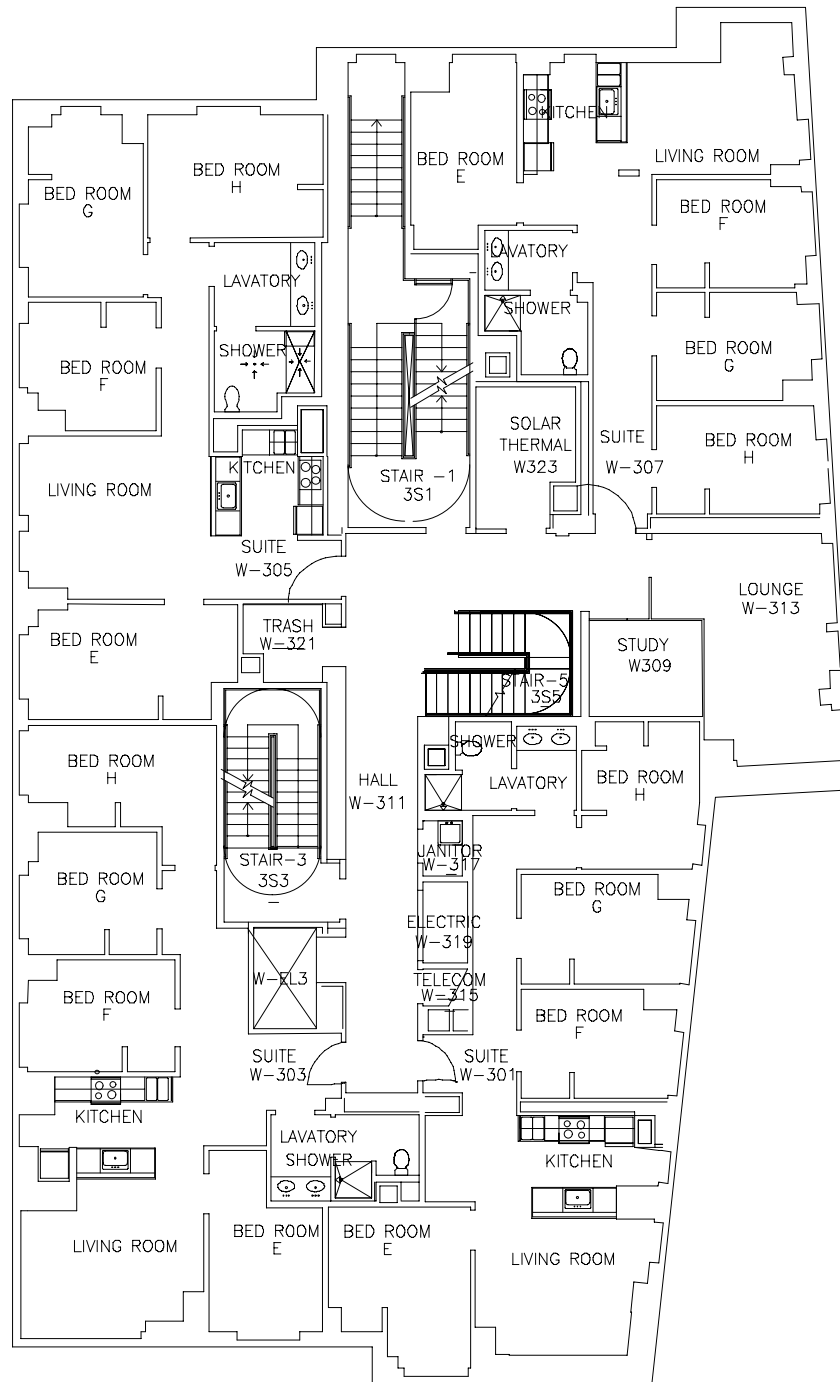

M196 SOPHIA GORDON HALL
 WEST DORM FIRST FLOOR
 TUFTS UNIVERSITY
 GROSS AREA = 5424 SQ.FT.

M196 SOPHIA GORDON HALL
 WEST DORM SECOND FLOOR
 TUFTS UNIVERSITY
 GROSS AREA = 6825 SQ.FT.

M196 SOPHIA GORDON HALL
 WEST DORM THIRD FLOOR
 TUFTS UNIVERSITY
 GROSS AREA = 6826 SQ.FT.

M196 SOPHIA GORDON HALL
WEST DORM FOURTH FLOOR
TUFTS UNIVERSITY
GROSS AREA = 6825 SQ.FT.

M196 SOPHIA GORDON HALL
WEST DORM FIFTH FLOOR
TUFTS UNIVERSITY
GROSS AREA = 1590 SQ.FT.