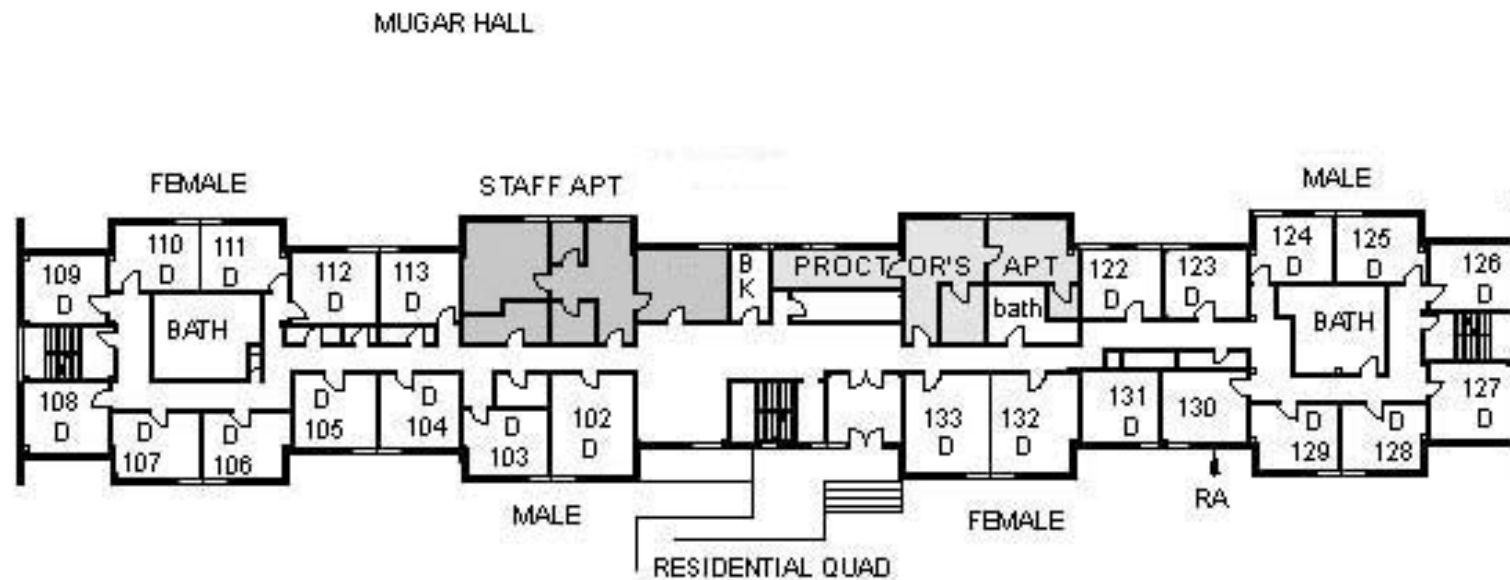

Houston Hall

Ground Floor Plan

D -- DOUBLE -- 13' X 15'
LNDRY -- LAUNDRY

Houston Hall

First Floor Plan

BK -- BIKE RACK ROOM

D -- DOUBLE -- 13' X 15'

Please, note
all measurements are approximate

Houston Hall

Second Floor Plan

D -- DOUBLE -- 13' X 15'

Please, note
all measurements are approximate

Houston Hall

Third Floor Plan

D -- DOUBLE -- 13' X 15'

Please, note
all measurements are approximate

Houston Hall

Fourth Floor Plan

D -- DOUBLE -- 13' X 15'

Please, note
all measurements are approximate