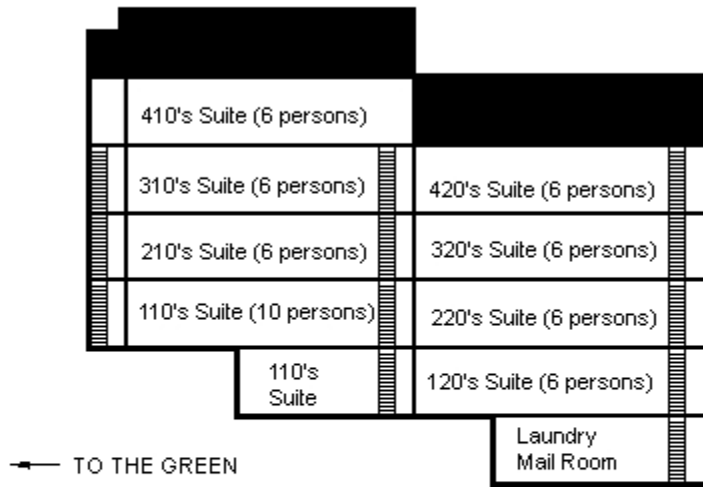

Hillside Complex A Ground Floor

Hillside Complex A First Floor

Hillside Complex Building A

(Please, refer to the
suite elevation plan
for room locations)

Hillside Complex A Second Floor

BOSTON AVENUE

Hillside Complex A Third Floor

Hillside Complex A Cross Section

**Suite Elevation Plan
Hillside Complex
Building A**

**Suite Elevation Plan
Hillside Complex
Building B**

Hillside Complex A

Fourth Floor

Hillside Complex Building A

(Please, refer to the
suite elevation plan
for room locations)

S -- SINGLE
D -- DOUBLE
BT -- BATHROOM

BOSTON AVENUE

Hillside Complex B Ground Floor

TO THE GREEN

Hillside Complex Building B

(Please, refer to the
suite elevation plan
for room locations)

PART OF
10-PERSON SUITE
(4 PEOPLE HERE
6 MORE UPSTAIRS)

PART OF
10-PERSON SUITE
(6 PEOPLE HERE
4 MORE DOWNSTAIRS)

S -- SINGLE
D -- DOUBLE
BT -- BATHROOM

BOSTON AVENUE

Hillside Complex B First Floor

↑
TO THE GREEN

Hillside Complex Building B

(Please, refer to the
suite elevation plan
for room locations)