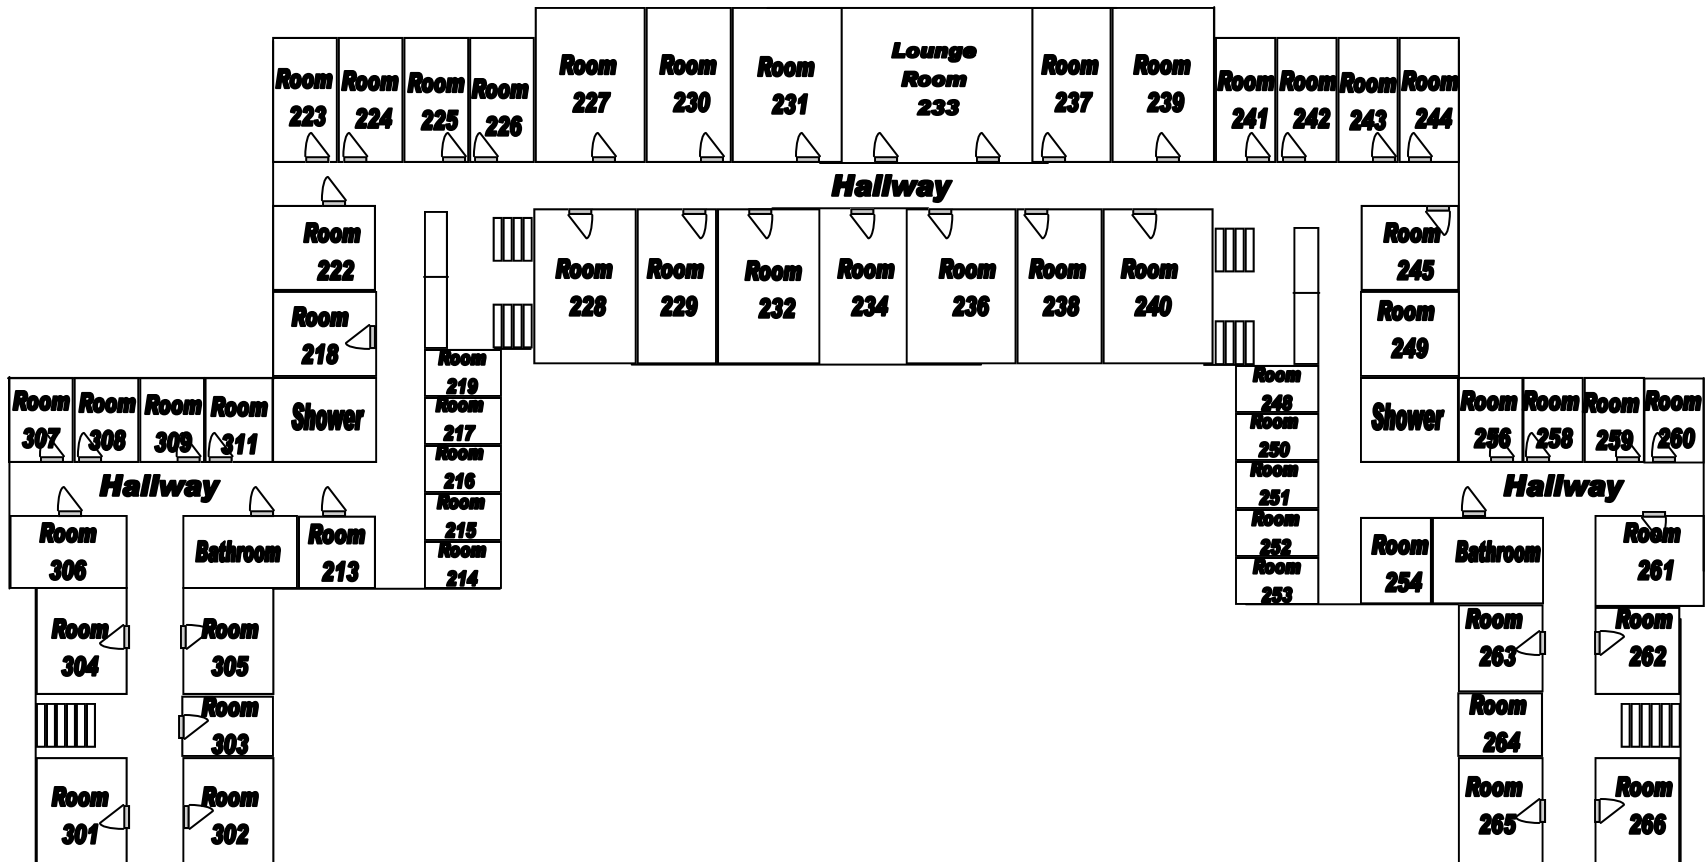

Carmichael Hall

Healthy Living

First Floor

Double Room approximate size - 12.5 x 16.5
 Single Room approximate size - 9.5 x 12.5
 All measurements are approximate

Carmichael Hall

Second Floor

Double Room approximate size - 12.5 x 16.5
 Single Room approximate size - 9.5 x 12.5
 All measurements are approximate

Carmichael Hall

Third Floor

Double Room approximate size - 12.5 x 16.5
 Single Room approximate size - 9.5 x 12.5
 All measurements are approximate

Carmichael Hall

Fourth Floor

Double Room approximate size - 12.5 x 16.5
Single Room approximate size - 9.5 x 12.5
All measurements are approximate

Carmichael Hall

Fifth Floor

***Double Room approximate size - 12.5 x 16.5
Single Room approximate size - 9.5 x 12.5
All measurements are approximate***