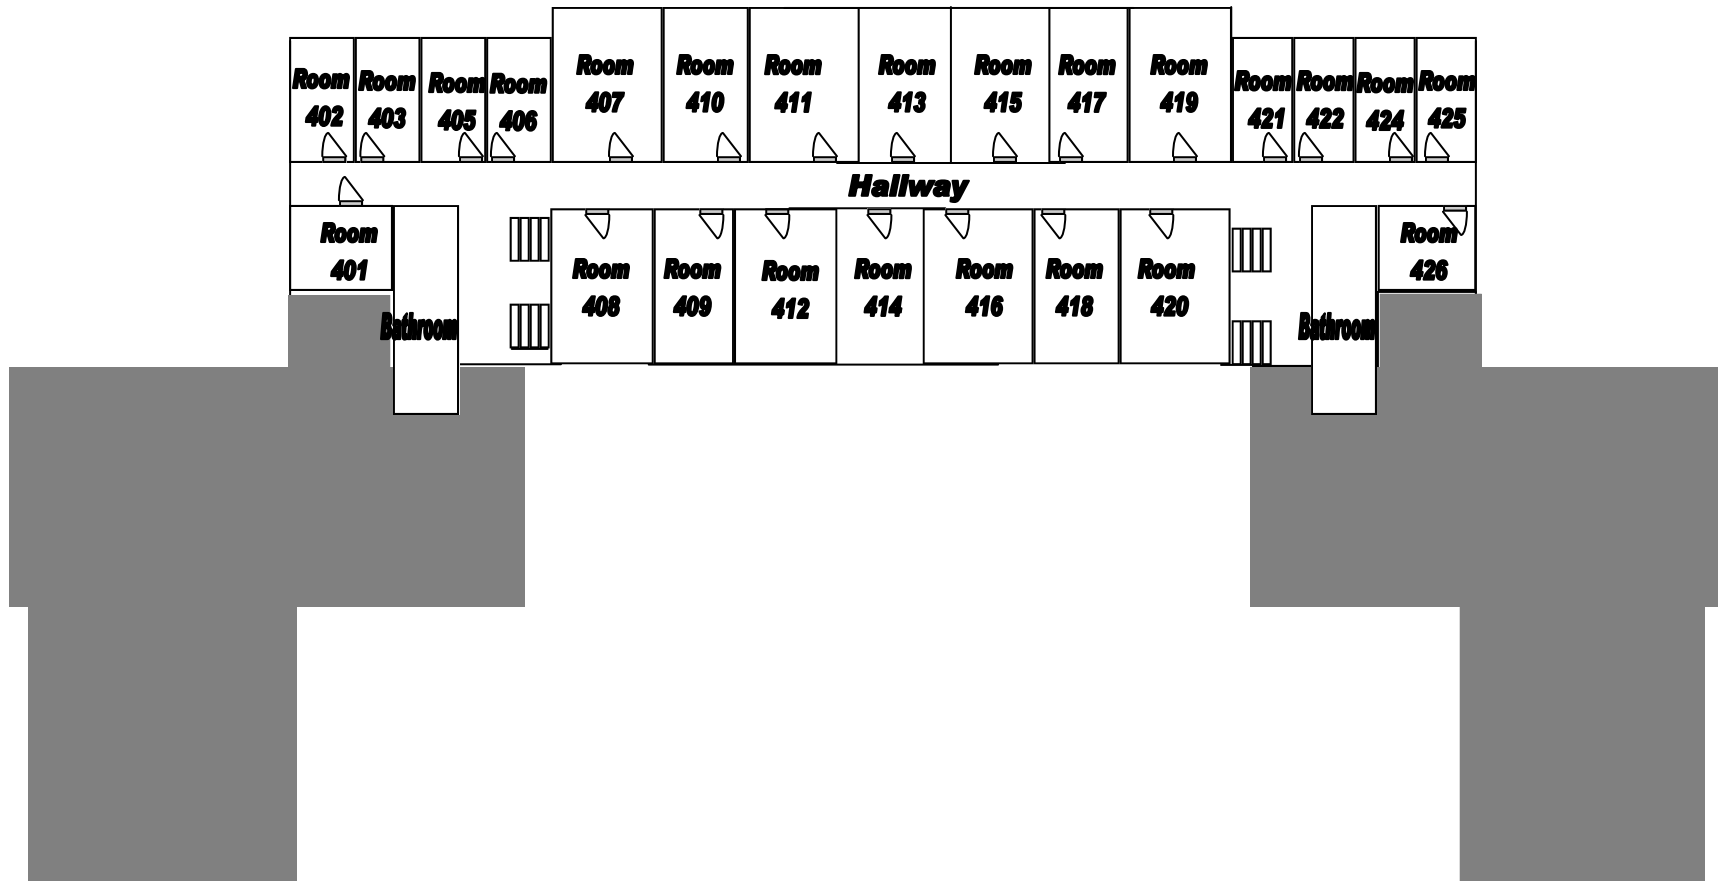

Carmichael Hall

Healthy Living

First Floor

Double Room approximate size - 12.5 x 16.5
 Single Room approximate size - 9.5 x 12.5
 All measurements are approximate

Carmichael Hall

Second Floor

Double Room approximate size - 12.5 x 16.5
 Single Room approximate size - 9.5 x 12.5
 All measurements are approximate

Carmichael Hall

Third Floor

Double Room approximate size - 12.5 x 16.5
 Single Room approximate size - 9.5 x 12.5
 All measurements are approximate

Carmichael Hall

Fourth Floor

Double Room approximate size - 12.5 x 16.5
Single Room approximate size - 9.5 x 12.5
All measurements are approximate

Carmichael Hall

Fifth Floor

***Double Room approximate size - 12.5 x 16.5
Single Room approximate size - 9.5 x 12.5
All measurements are approximate***