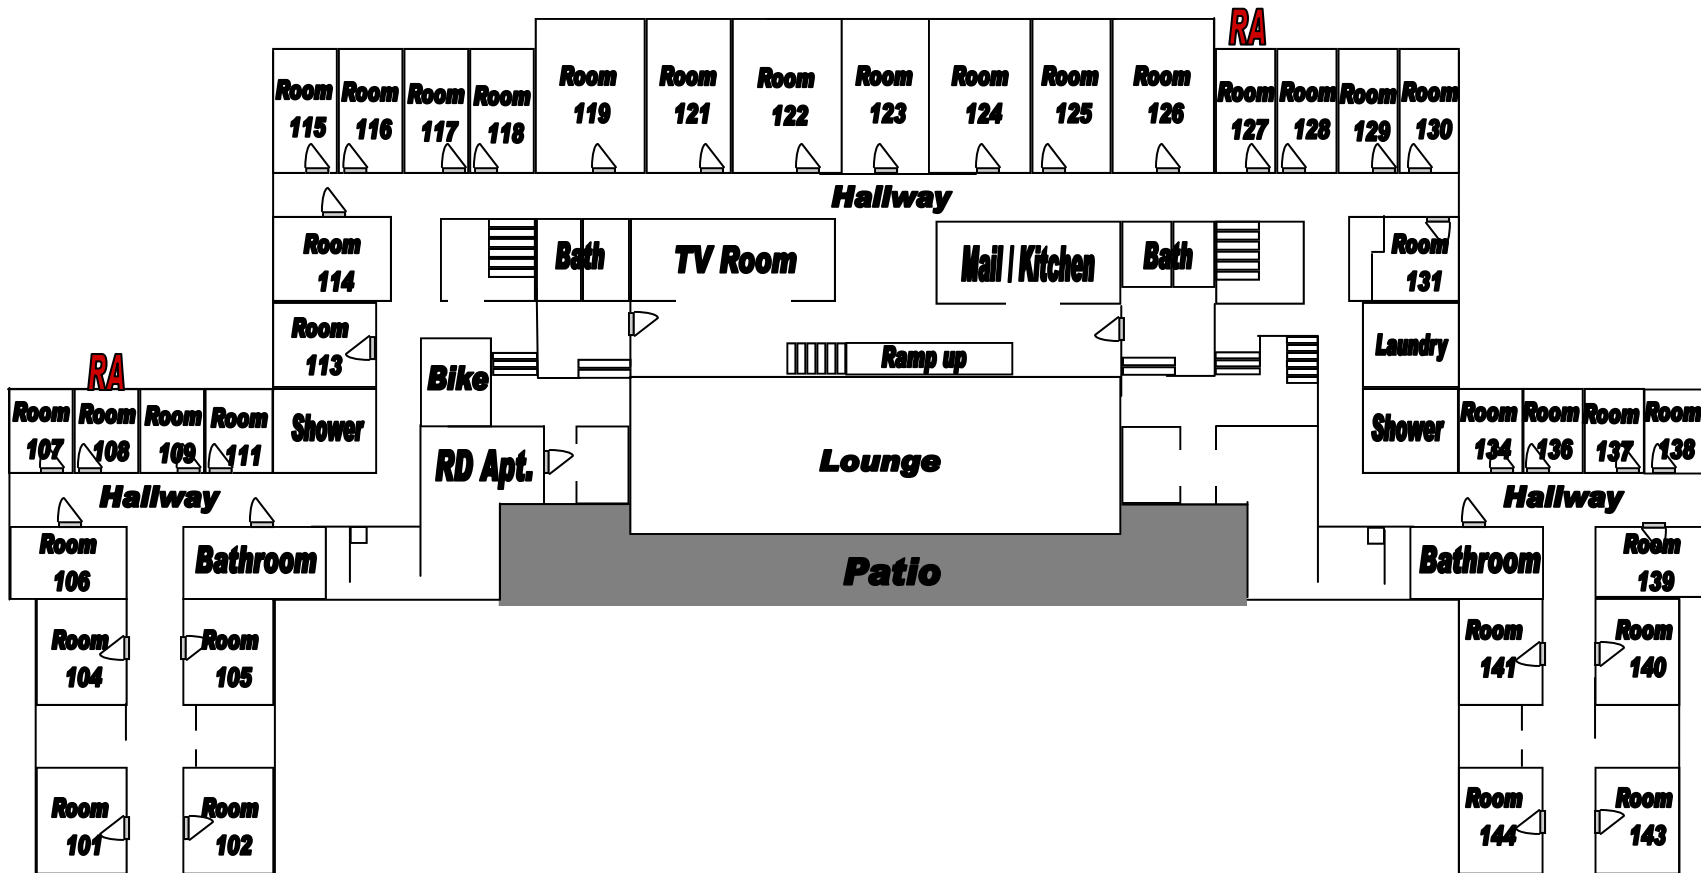

Carmichael Hall

Healthy Living

First Floor

Double Room approximate size - 12.5 x 16.5
 Single Room approximate size - 9.5 x 12.5
 All measurements are approximate

Carmichael Hall

Second Floor

Double Room approximate size - 12.5 x 16.5
 Single Room approximate size - 9.5 x 12.5
 All measurements are approximate

Carmichael Hall

Third Floor

Double Room approximate size - 12.5 x 16.5
 Single Room approximate size - 9.5 x 12.5
 All measurements are approximate

Carmichael Hall

Fourth Floor

Double Room approximate size - 12.5 x 16.5
Single Room approximate size - 9.5 x 12.5
All measurements are approximate

Carmichael Hall

Fifth Floor

***Double Room approximate size - 12.5 x 16.5
Single Room approximate size - 9.5 x 12.5
All measurements are approximate***