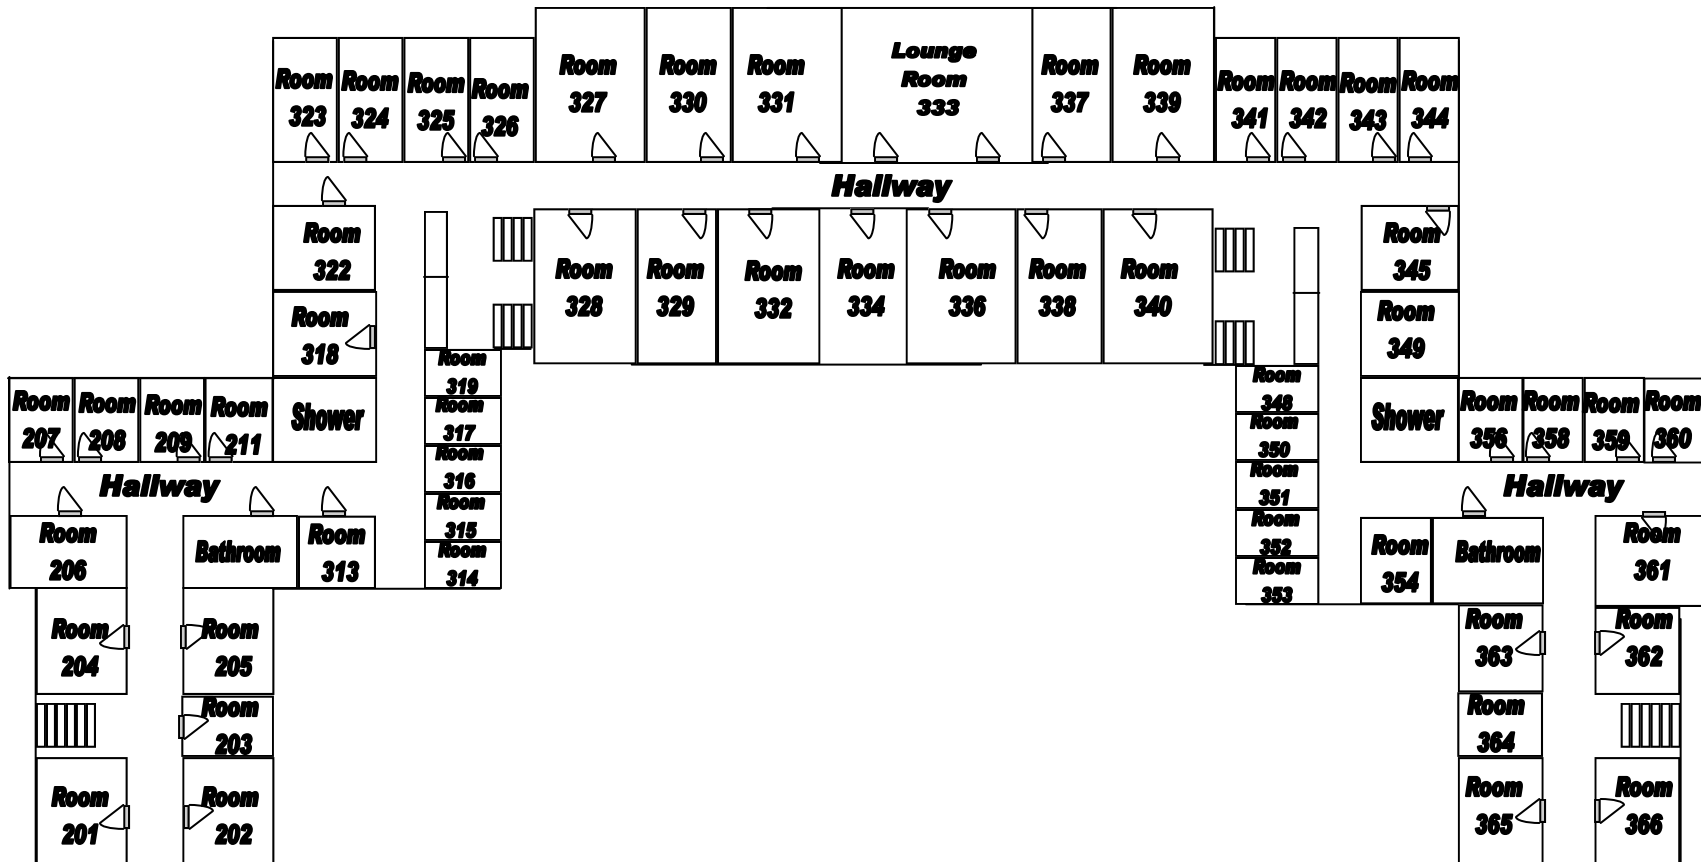

Carmichael Hall

Healthy Living

First Floor

Double Room approximate size - 12.5 x 16.5
 Single Room approximate size - 9.5 x 12.5
 All measurements are approximate

Carmichael Hall

Second Floor

Double Room approximate size - 12.5 x 16.5
 Single Room approximate size - 9.5 x 12.5
 All measurements are approximate

Carmichael Hall

Third Floor

Double Room approximate size - 12.5 x 16.5
 Single Room approximate size - 9.5 x 12.5
 All measurements are approximate

Carmichael Hall

Fourth Floor

Double Room approximate size - 12.5 x 16.5
Single Room approximate size - 9.5 x 12.5
All measurements are approximate

Carmichael Hall

Fifth Floor

***Double Room approximate size - 12.5 x 16.5
Single Room approximate size - 9.5 x 12.5
All measurements are approximate***