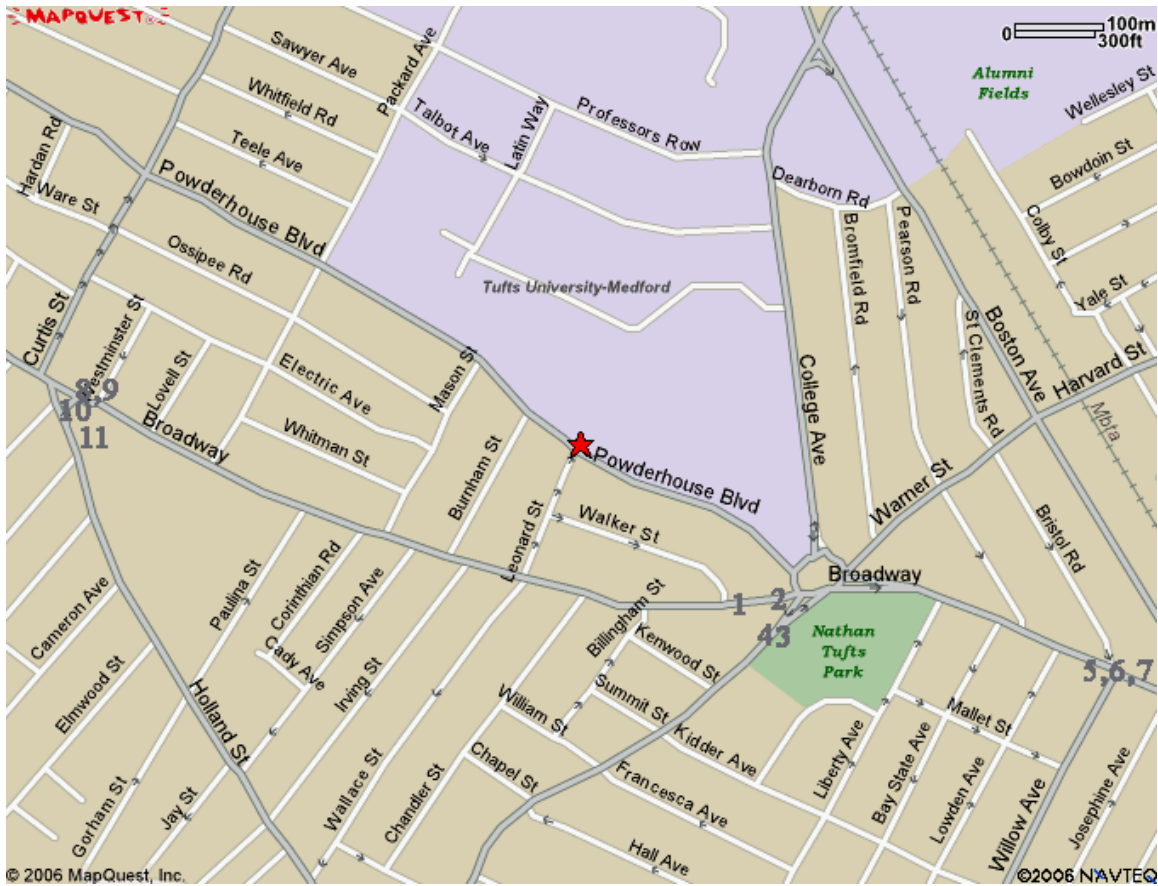

DINING NEAR DORM:

1. Pan Asia
2. Tu y Yo (***)
3. Broken Yolk (B&L)
4. Japanese Restaurant
5. Victor's Subs and Home-cooked Meals ((L) (***))
6. Soundbites (B&L) (***)
7. El Guapo Mexican
8. Amelia's (Italian Gourmet) (***)
9. Tibetan Restaurant
10. Rudy's Mexican
11. Sabur (Middle Eastern)

(***) = Ed says, "Go!"

Also, on Holland St near Sabur is an Irish pub.