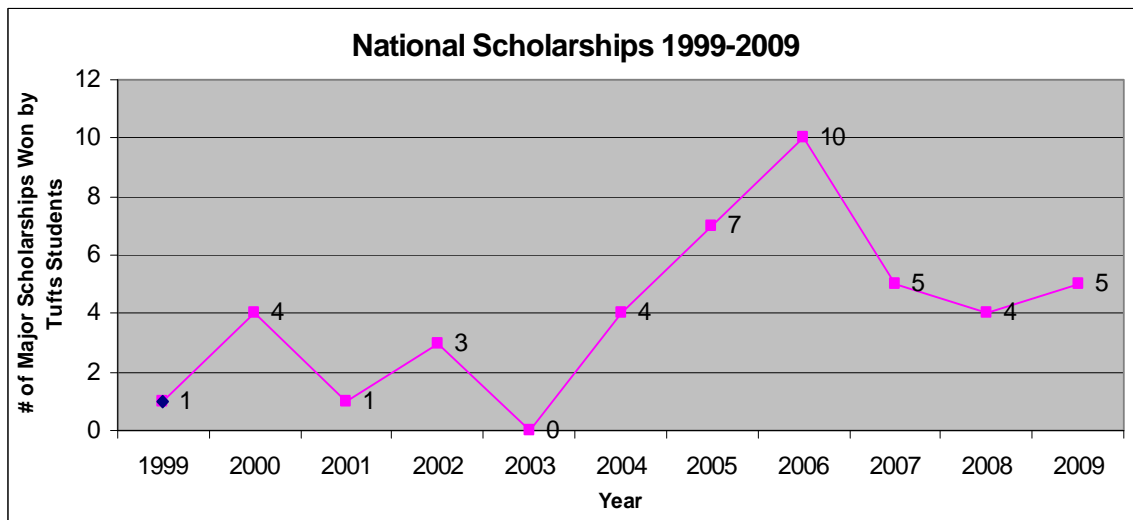

## 2008-2009 Report of the Scholarships/Fellowships Committee

James M. Glaser, Dean of Undergraduate Education

We had some nice success in the scholarship/fellowship competitions, with one Udall Scholar (Matthew Thoms), one Goldwater Scholar (Jose Ordovas-Montanes), one Beinecke Scholar (Benjamin Sacks), one Emerson Hunger Fellow (Jennifer Bailey), and one CORO Fellow (Lena Andrews). Seven former Tufts undergraduates/current graduate students won National Science Foundation Fellowships for graduate study, a record-tying year for us. On the international scholarship front, the Fulbright and Rotary process is incomplete, but we will probably have 10-11 winners this year (two students turned down German Fulbrights to accept Austrian Teaching Fellowships). We had a couple of students who were finalists for prestigious awards but did not win, which is frustrating but indicates that Tufts students are “in the game.” We had one honorable mention Goldwater Scholar and one finalist for the Marshall Scholarship.

Below is a chart that tracks our performance in national scholarship and fellowship competitions and international (Fulbright/Rotary) scholarship competitions over the past decade:

National scholarships include Rhodes, Marshall, Truman, Goldwater, Beinecke, Luce, CORO, USA Today, Udall, Cooke, Churchill, Soros, Emerson Hunger, and Mellon. The Mellon Program ended in 2005. Chart does not include NSF Graduate Fellowships or Fulbright/Rotary.