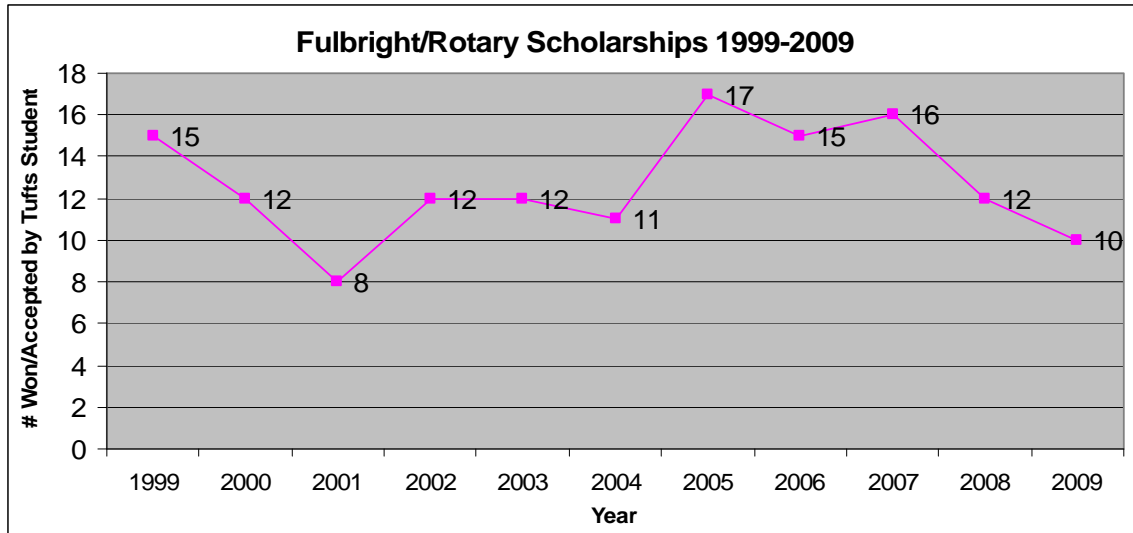

## 2008-2009 Report of the Scholarships/Fellowships Committee

James M. Glaser, Dean of Undergraduate Education

We had some nice success in the scholarship/fellowship competitions, with one Udall Scholar (Matthew Thoms), one Goldwater Scholar (Jose Ordovas-Montanes), one Beinecke Scholar (Benjamin Sacks), one Emerson Hunger Fellow (Jennifer Bailey), and one CORO Fellow (Lena Andrews). Seven former Tufts undergraduates/current graduate students won National Science Foundation Fellowships for graduate study, a record-tying year for us. On the international scholarship front, the Fulbright and Rotary process is incomplete, but we will probably have 10-11 winners this year (two students turned down German Fulbrights to accept Austrian Teaching Fellowships). We had a couple of students who were finalists for prestigious awards but did not win, which is frustrating but indicates that Tufts students are “in the game.” We had one honorable mention Goldwater Scholar and one finalist for the Marshall Scholarship.

Below is a chart that tracks our performance in national scholarship and fellowship competitions and international (Fulbright/Rotary) scholarship competitions over the past decade:

National scholarships include Rhodes, Marshall, Truman, Goldwater, Beinecke, Luce, CORO, USA Today, Udall, Cooke, Churchill, Soros, Emerson Hunger, and Mellon. The Mellon Program ended in 2005. Chart does not include NSF Graduate Fellowships or Fulbright/Rotary.